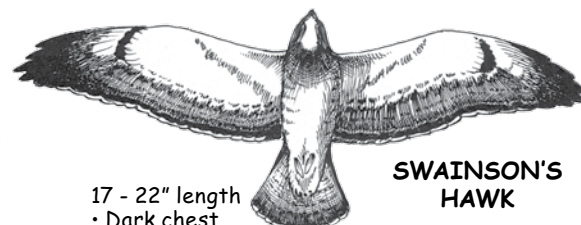

**MERLIN**

- 9 - 12" length
- Banded gray tail.
- Dark-looking underside.
- Streaked body.

**COOPER'S HAWK**

- 14 - 19" length
- Rusty underparts.
- Round tipped, long tail.
- Near size of crow.

**RED-SHOULDERED HAWK**

- 15 - 18" length
- Black tail with narrow white bands.
- Dark underwing coverts.
- Crescent windows near tip of wing.

**AMERICAN KESTREL**

- 8 - 11" length
- Tail: rufous-male, barred brown -female
- Light underneath.
- Near size of Blue Jay.

**SHARP-SHINNED HAWK**

- 9 - 13" length
- Rusty underparts.
- Square or notched tail tip.
- Near size of Blue Jay.

**BROAD-WINGED HAWK**

- 13 - 17" length
- Smallest Buteo, crow size.
- Equal white and black on tail.
- Whitish wing linings.

**GYRFALCON**

- 19 - 24" length
- Robust - larger than Peregrine.
- Body uniformly colored-4 color morphs.
- Rare Arctic visitor.

**ROUGH-LEGGED HAWK**

- 18 - 23" length
- Winter visitor.
- Dark belly, wrist patch and terminal tail band.
- Dark morph: body, wing linings solid dark