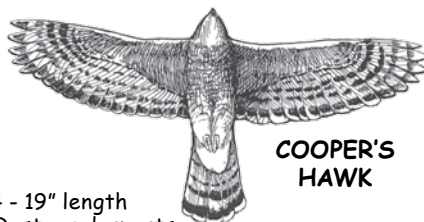

### BUTEOS

Broad wings and broad rounded tails; often seen soaring in wide circles high in the air.

**PEREGRINE FALCON**

- 14 - 18" length
- Light breast and throat.
- Crow size, falcon shape.
- Quick, powerful wingbeats.

**NORTHERN GOSHAWK**

- 18 - 24" length
- Pale gray underbody.
- White undertail coverts.
- Larger than crow.

**RED-TAILED HAWK**

- 17 - 22" length
- Unmarked light to red tail.
- Light breast and dark leading edge to wing.
- Streaked, variably dark belly band.

**MERLIN**

- 9 - 12" length
- Banded gray tail.
- Dark-looking underside.
- Streaked body.

**COOPER'S HAWK**

- 14 - 19" length
- Rusty underparts.
- Round tipped, long tail.
- Near size of crow.

**RED-SHOULDERED HAWK**