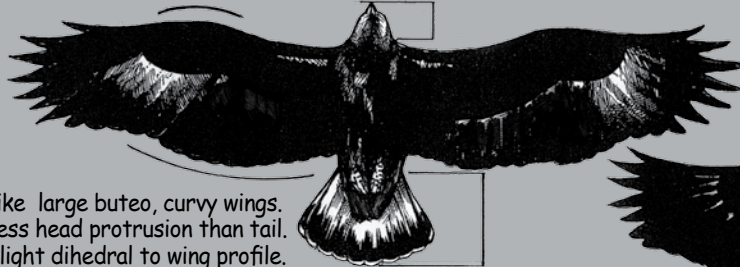

### WING PROFILE

**BALD EAGLE**

**GOLDEN EAGLE**

**SUB-ADULT GOLDEN EAGLE**

- . Like large buteo, curvy wings.
- . Less head protrusion than tail.
- . Slight dihedral to wing profile.

27 to 35" length

### IMMATURE BALD EAGLE

**BALD EAGLE**

27 to 35" length

- . Long, straight wing extension.
- . Tail and head length similar.
- . Straight wing profile.

24 to 28" length

**Turkey Vulture**

- . Dark wings with lighter feathers
- . Flies with uplifted wings-V shaped

23 to 28" length

**Black Vulture**

- . Wings & tail shorter than TV
- . Whitish tips on wings

This guide developed by Paul Carrier is the property of the North East Hawk Watch (NEHW), a registered not-for-profit volunteer organization established to increase awareness, appreciation and protection of hawks. We do that by promoting hawk watching, the study of hawk migration, throughout New England, eastern New York, and northeastern New Jersey. Individuals may download or print single copies of this guide for their personal, non-commercial use. All other rights are reserved. For more information on hawk watching in the northeast, to join NEHW, or to purchase a durable, laminated printed version of this guide, visit [www.battaly.com/nehw](http://www.battaly.com/nehw).