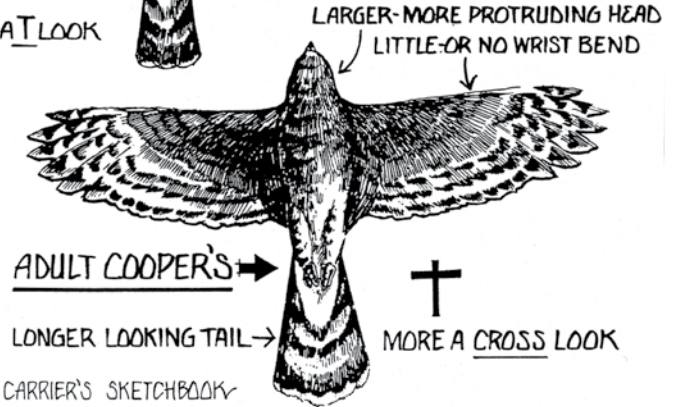

**OSPREY**  
21 - 26" length

- . Flies with kink (W) in wings.
- . Eagle sized; clean white body.
- . Black wrist marks.

**NORTHERN HARRIER**  
16 - 20" length

- . Long, narrow wings and tail.
- . Brown above, streaked brown below-female.
- . Gray above, pale below with black wing tips-male.

### WING PROFILE

**BALD EAGLE**

**GOLDEN EAGLE**

**SUB-ADULT GOLDEN EAGLE**

- . Like large buteo, curvy wings.
- . Less head protrusion than tail.
- . Slight dihedral to wing profile.

27 to 35" length

23 to 28" length

**Black Vulture**

- . Wings & tail shorter than TV
- . Whitish tips on wings

This guide developed by Paul Carrier is the property of the North East Hawk Watch (NEHW), a registered not-for-profit volunteer organization established to increase awareness, appreciation and protection of hawks. We do that by promoting hawk watching, the study of hawk migration, throughout New England, eastern New York, and northeastern New Jersey. Individuals may download or print single copies of this guide for their personal, non-commercial use. All other rights are reserved. For more information on hawk watching in the northeast, to join NEHW, or to purchase a durable, laminated printed version of this guide, visit [www.battaly.com/nehw](http://www.battaly.com/nehw).