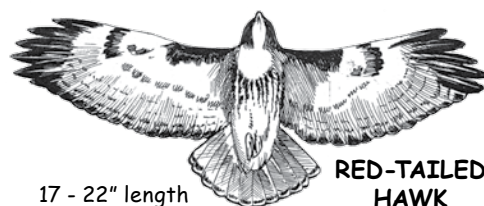

### ACCIPITERS

Short, wide rounded wings; long tails. flap, flap, flap - sail flight.

### BUTEOS

Broad wings and broad rounded tails; often seen soaring in wide circles high in the air.

**PEREGRINE FALCON**

- 14 - 18" length
- Light breast and throat.
- Crow size, falcon shape.
- Quick, powerful wingbeats.

**NORTHERN GOSHAWK**

- 18 - 24" length
- Pale gray underbody.
- White undertail coverts.
- Larger than crow.

**RED-TAILED HAWK**

- 17 - 22" length
- Unmarked light to red tail.
- Light breast and dark leading edge to wing.
- Streaked, variably dark belly band.

**MERLIN**

- 9 - 12" length
- Banded gray tail.
- Dark-looking underside.
- Streaked body.

**COOPER'S HAWK**

- 14 - 19" length
- Rusty underparts.
- Round tipped, long tail.
- Near size of crow.

**RED-SHOULDERED HAWK**