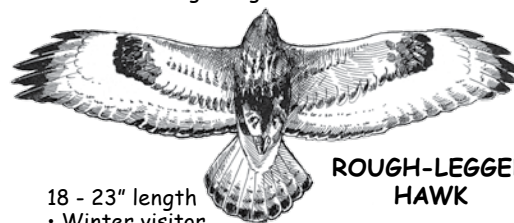

**MERLIN**

- 9 - 12" length
- Banded gray tail.
- Dark-looking underside.
- Streaked body.

**COOPER'S HAWK**

- 14 - 19" length
- Rusty underparts.
- Round tipped, long tail.
- Near size of crow.

**RED-SHOULDERED HAWK**

- 15 - 18" length
- Black tail with narrow white bands.
- Dark underwing coverts.
- Crescent windows near tip of wing.

**AMERICAN KESTREL**

- 8 - 11" length
- Tail: rufous-male, barred brown -female
- Light underneath.
- Near size of Blue Jay.

**SHARP-SHINNED HAWK**

- 9 - 13" length
- Rusty underparts.
- Square or notched tail tip.
- Near size of Blue Jay.

**BROAD-WINGED HAWK**

- 13 - 17" length
- Smallest Buteo, crow size.
- Equal white and black on tail.
- Whitish wing linings.

**GYRFALCON**

- 19 - 24" length
- Robust - larger than Peregrine.
- Body uniformly colored-4 color morphs.
- Rare Arctic visitor.

**ROUGH-LEGGED HAWK**

- 18 - 23" length
- Winter visitor.
- Dark belly, wrist patch and terminal tail band.
- Dark morph: body, wing linings solid dark