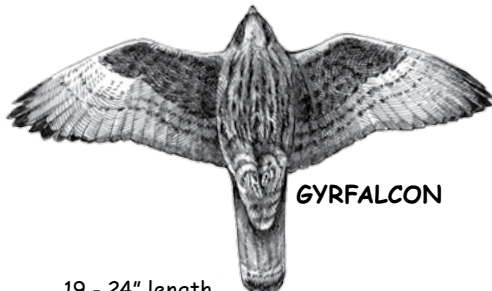

**MERLIN**

- 9 - 12" length
- Banded gray tail.
- Dark-looking underside.
- Streaked body.

**COOPER'S HAWK**

- 14 - 19" length
- Rusty underparts.
- Round tipped, long tail.
- Near size of crow.

**RED-SHOULDERED HAWK**

- 15 - 18" length
- Black tail with narrow white bands.
- Dark underwing coverts.
- Crescent windows near tip of wing.

**AMERICAN KESTREL**

- 8 - 11" length
- Tail: rufous-male, barred brown -female
- Light underneath.
- Near size of Blue Jay.

**SHARP-SHINNED HAWK**

- 9 - 13" length
- Rusty underparts.
- Square or notched tail tip.
- Near size of Blue Jay.

**BROAD-WINGED HAWK**

- 13 - 17" length
- Smallest Buteo, crow size.
- Equal white and black on tail.
- Whitish wing linings.

**GYRFALCON**

- 19 - 24" length
- Robust - larger than Peregrine.
- Body uniformly colored-4 color morphs.
- Rare Arctic visitor.

**ROUGH-LEGGED HAWK**

- 18 - 23" length
- Winter visitor.
- Dark belly, wrist patch and terminal tail band.
- Dark morph: body, wing linings solid dark