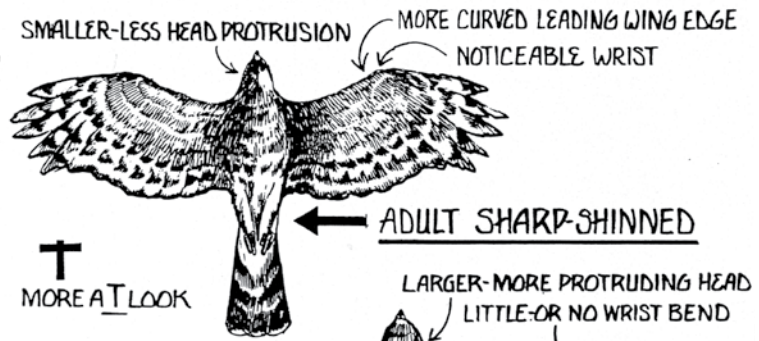

**OSPREY**  
21 - 26" length

- . Flies with kink (W) in wings.
- . Eagle sized; clean white body.
- . Black wrist marks.

**NORTHERN HARRIER**  
16 - 20" length

- . Long, narrow wings and tail.
- . Brown above, streaked brown below-female.
- . Gray above, pale below with black wing tips-male.

### WING PROFILE

**BALD EAGLE**

**GOLDEN EAGLE**

**SUB-ADULT GOLDEN EAGLE**

- . Like large buteo, curvy wings.
- . Less head protrusion than tail.
- . Slight dihedral to wing profile.

27 to 35" length