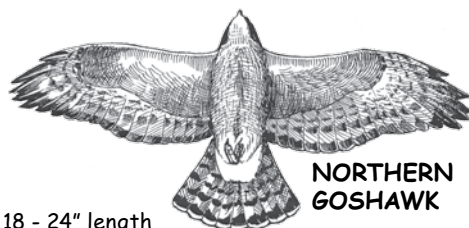

### FALCONS

Streamlined - Long pointed wings; Long compressed tapered tails; Strong rowing wing beats; lose some pointed wing and tapered tail look when not in direct flight.

### ACCIPITERS

Short, wide rounded wings; long tails. flap, flap, flap - sail flight.

### BUTEOS

Broad wings and broad rounded tails; often seen soaring in wide circles high in the air.

**PEREGRINE FALCON**

- 14 - 18" length
- Light breast and throat.
- Crow size, falcon shape.
- Quick, powerful wingbeats.

**NORTHERN GOSHAWK**

- 18 - 24" length
- Pale gray underbody.
- White undertail coverts.
- Larger than crow.

**RED-TAILED HAWK**

- 17 - 22" length
- Unmarked light to red tail.
- Light breast and dark leading edge to wing.
- Streaked, variably dark belly band.