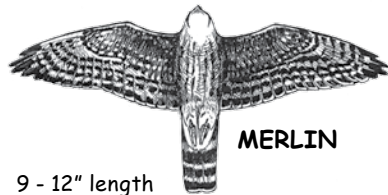

### BUTEOS

Broad wings and broad rounded tails; often seen soaring in wide circles high in the air.

**PEREGRINE FALCON**

- 14 - 18" length
- Light breast and throat.
- Crow size, falcon shape.
- Quick, powerful wingbeats.

**NORTHERN GOSHAWK**

- 18 - 24" length
- Pale gray underbody.
- White undertail coverts.
- Larger than crow.

**RED-TAILED HAWK**

- 17 - 22" length
- Unmarked light to red tail.
- Light breast and dark leading edge to wing.
- Streaked, variably dark belly band.

**MERLIN**

- 9 - 12" length
- Banded gray tail.
- Dark-looking underside.
- Streaked body.

**COOPER'S HAWK**

- 14 - 19" length
- Rusty underparts.
- Round tipped, long tail.
- Near size of crow.

**RED-SHOULDERED HAWK**