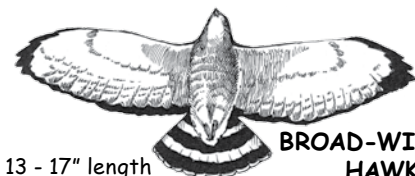

**NORTHERN GOSHAWK**

- 18 - 24" length
- Pale gray underbody.
- White undertail coverts.
- Larger than crow.

**RED-TAILED HAWK**

- 17 - 22" length
- Unmarked light to red tail.
- Light breast and dark leading edge to wing.
- Streaked, variably dark belly band.

**MERLIN**

- 9 - 12" length
- Banded gray tail.
- Dark-looking underside.
- Streaked body.

**COOPER'S HAWK**

- 14 - 19" length
- Rusty underparts.
- Round tipped, long tail.
- Near size of crow.

**RED-SHOULDERED HAWK**

- 15 - 18" length
- Black tail with narrow white bands.
- Dark underwing coverts.
- Crescent windows near tip of wing.

**AMERICAN KESTREL**

- 8 - 11" length
- Tail: rufous-male, barred brown -female
- Light underneath.
- Near size of Blue Jay.

**SHARP-SHINNED HAWK**

- 9 - 13" length
- Rusty underparts.
- Square or notched tail tip.
- Near size of Blue Jay.

**BROAD-WINGED HAWK**

- 13 - 17" length
- Smallest Buteo, crow size.
- Equal white and black on tail.
- Whitish wing linings.